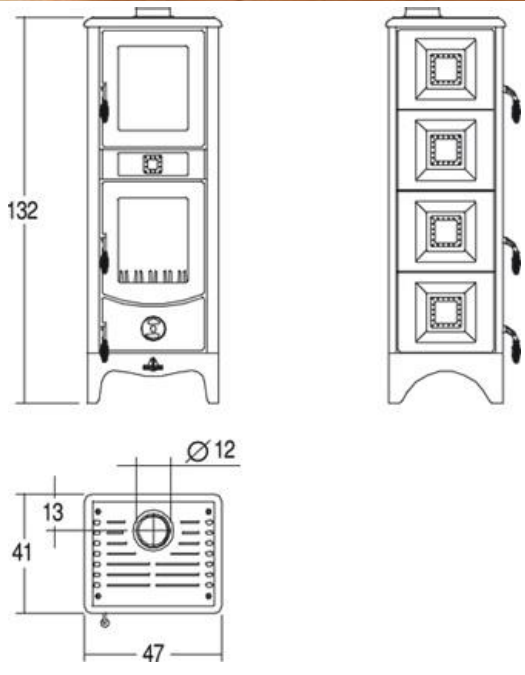

Maddalena

Wood-burning stove
Cladding: majolica
Top: cast iron

- Dimensions (WxDxH) cm: 47 x 41 x 132
- Cladding: majolica
- Top: cast iron
- Stove interior: steel
- Primary and secondary air: adjustable
- Firebox and baffle plate: cast iron
- Fire pit: cast iron
- Heating: natural convection and radiant heat
- Flue outlet cm ø: 12
- Ash drawer: removable
- Door: cast iron with automatic lock

- Ceramic glass: resistant up to 750° C self-cleaning
- Door handle: chrome with spring knob
- Stainless steel oven (WxDxH) cm: 26 x 25 x 31,5
- Room heating capacity (min-max) m³: 105 - 180
- Fresh air intake (min useful sect.) cm²: 100
- Thermal efficiency %: 80,0
- Nominal thermal output kW: 6,2
- Consumption at rated heat output Kg/h: 1,8
- Total weight Kg: 160