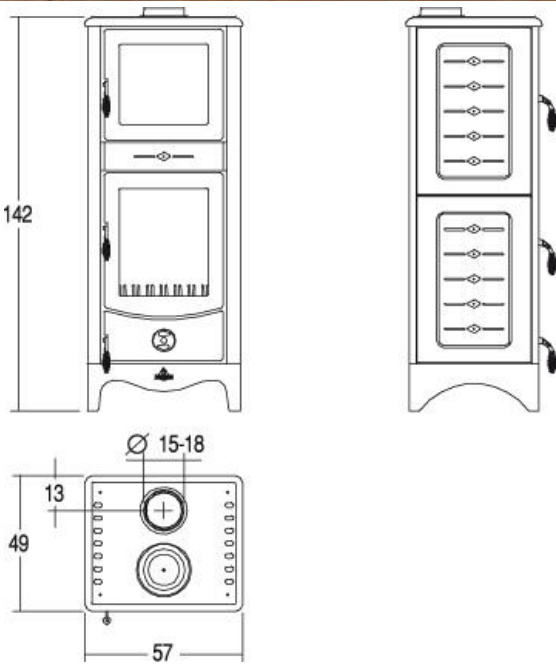

Simona

Wood-burning stove
Cladding: majolica
Top: cast iron

 **Product Fiche**
 **Energy Label**

Dimensions (WxDxH) cm: 57 x 49 x 142
Cladding: majolica
Top: cast iron
Stove interior: steel
Primary and secondary air: adjustable
Firebox and baffle plate: cast iron
Fire pit: cast iron
Heating: natural convection and radiant heat
Flue outlet cm \varnothing : 15
Ash drawer: removable
Door: cast iron with automatic lock

Ceramic glass: resistant up to 750° C self-cleaning
Door handle: chrome with spring knob
Stainless steel oven (WxDxH) cm: 32 x 35 x 31,5
Room heating capacity (min-max) m³: 135 - 230
Fresh air intake (min useful sect.) cm²: 100
Thermal efficiency %: 80,3
Nominal thermal output kW: 8,0
Consumption at rated heat output Kg/h: 2,4
Total weight Kg: 225