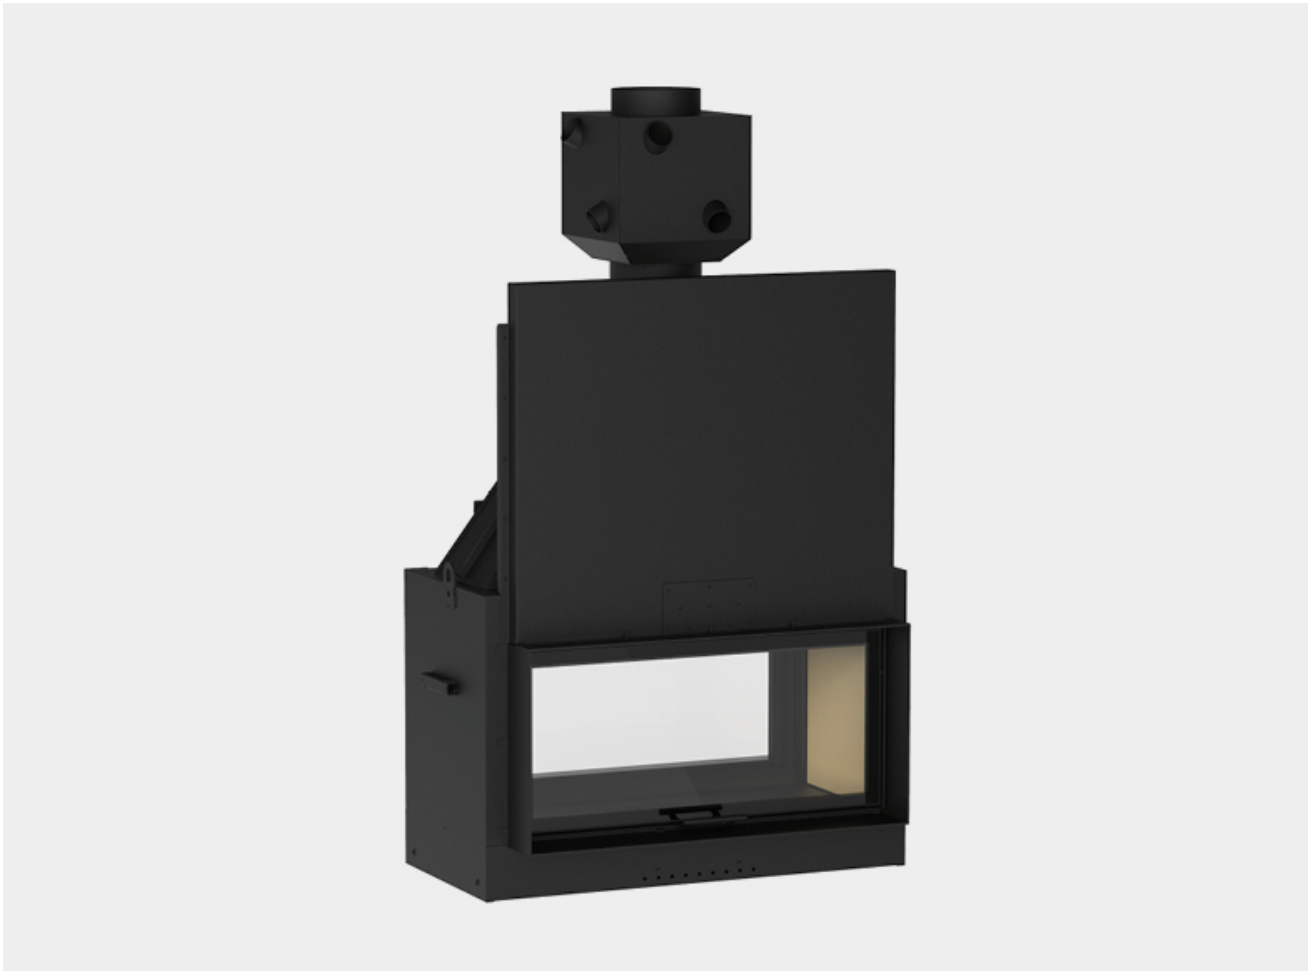

Piazzetta's ME 90 B is a wood-burning fireboxes with an innovative and calibrated rise and fall door. Available in natural convection or with the forced air, single or dual fan Multifuoco System or Multifuoco System Plus.

# ME 90 B

## GENERAL FEATURES

- Heating: natural convection, radiation or optional ductable forced ventilation with the Multifuoco System® or Multifuoco System Plus,
- Structure: coated steel with closed firebox
- Firebox: Aluker®
- Hearth: cast iron
- Hood: steel
- Door profile: for flush dry wall installation, in painted steel 12 cm depth
- Handle: in painted steel, removable
- Primary air: manually adjustable
- Secondary air: pre-determined
- Flue gas adjustment: manual valve opening with console on firebox
- Standard flue outlet position: top
- Fuel: wood

## TECHNICAL DETAILS

- Energy efficiency class A+
- Rated output max kW 15,0
- Rated efficiency power % 82,5
- Rated consumption max kg/h 4,5
- Weight kg 275
- Model ME 90 B